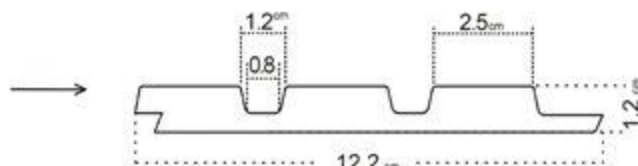

❸ ZP1-DZII

- ❶ left finishing mouldings - length approx. 270cm
- ❷ panel - length approx. 270cm
- ❸ right finishing mouldings - length approx. 270cm

A unique wood pattern
that has become
BESTSELLER

1 ZL1-DC