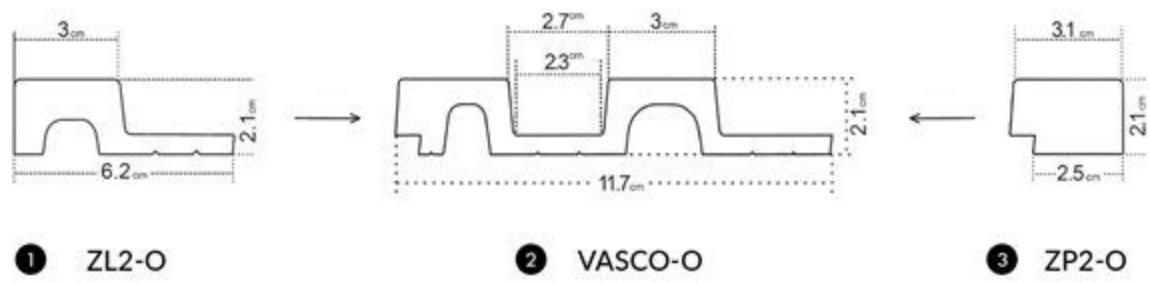

A N U T S H A D E O F W O O D
that will add character to your interior