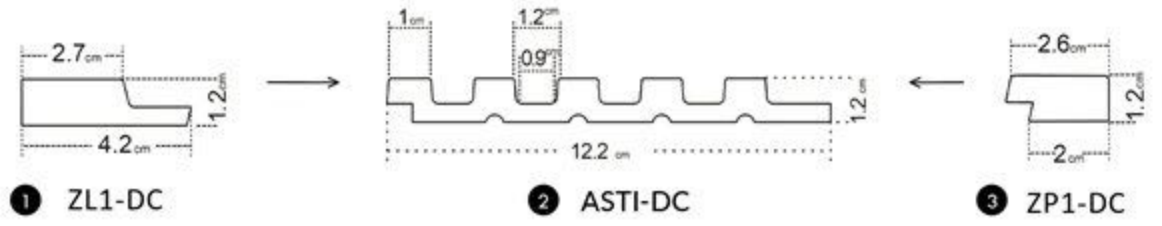

CLASSIC | EDITION

Asti
OAK GOLD

Subtle panels from THE ASTI COLLECTION have been released with dedicated finishing mouldings that will aesthetically finish an open wall with visible sides

- ① left finishing mouldings - length approx. 270cm
- ② panel - length approx. 270cm
- ③ right finishing mouldings - length approx. 270cm