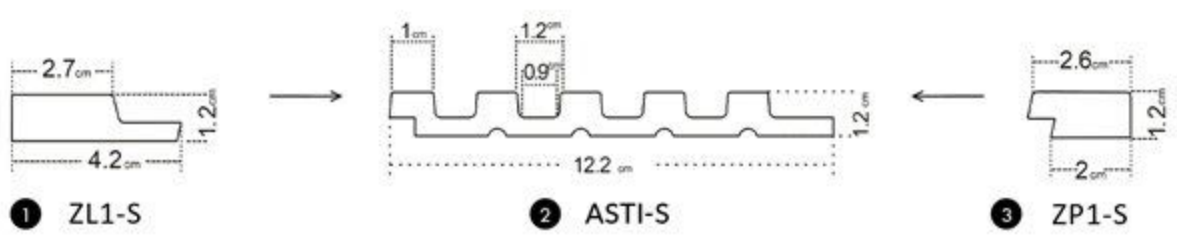

SILVER COLOR
OF ASTI COLLECTION

looks very light
and does not overwhelm
the interior