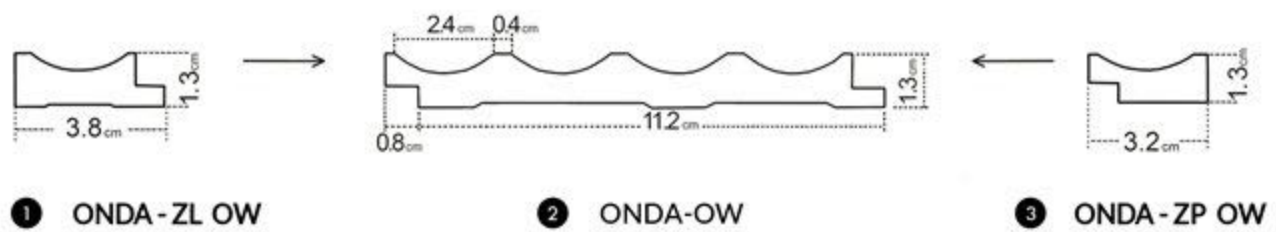

Their minimalist form and neutral colors will make them a timeless wall decoration in your interior.

ALLURE | EDITION

Onda

OAK WHITE

ONDA OAK WHITE

loves the company
of subdued colors

- ❶ left finishing mouldings - length approx. 270cm
- ❷ panel - length approx. 270cm
- ❸ right finishing mouldings - length approx. 270cm