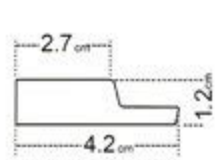

GOLDEN
COLORS

in a more
beautiful
edition

1 ZL1-Z