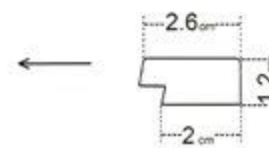

GOLDEN
COLORS

in a more
beautiful
edition

3 ZP1-Z