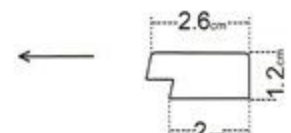

A unique wood pattern
that has become
BESTSELLER