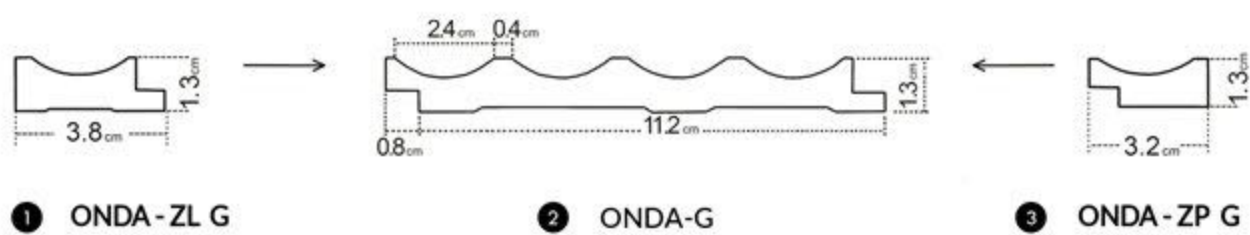

O N D A G R E Y

l i k e s
c o n t r a s t i n g
c o l o r s