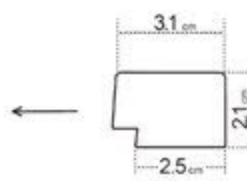

CLASSIC | EDITION

Classic
shape and
natural
shade

1 ZL2-DZ

2 VASCO-DZ

3 ZP2-DZ

- 1 left finishing mouldings
- length approx. 270cm
- 2 panel - length approx. 270cm
- 3 right finishing mouldings
- length approx. 270cm