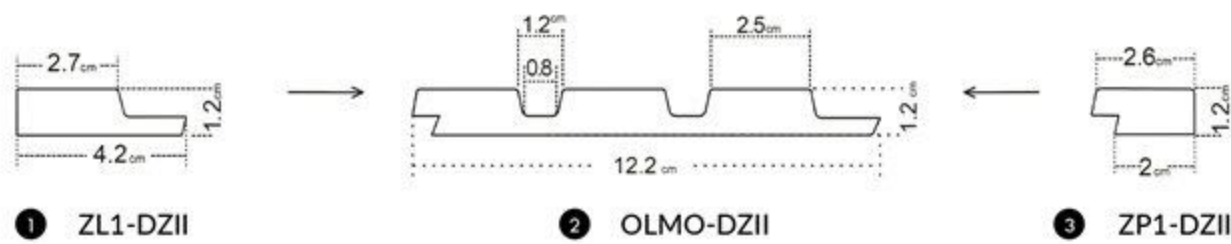

T I M E L E S S

c o m b i n a t i o n
o f p a t t e r n s
a n d c o l o r s

W O O D A N D G R E Y

❶ ZL1-DZII

❷ OLMO-DZII

❸ ZP1-DZII

- ❶ left finishing mouldings - length approx. 270cm
- ❷ panel - length approx. 270cm
- ❸ right finishing mouldings - length approx. 270cm