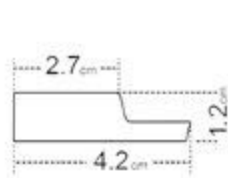

Paint your wall panels
the color you've been of dreaming