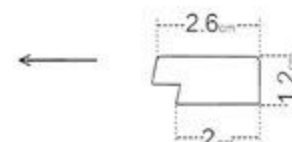

Paint your wall panels
the color you've been of dreaming