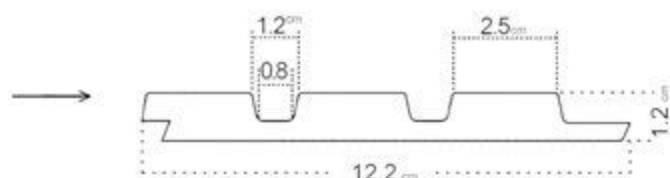

Paint your wall panels
the color you've been of dreaming