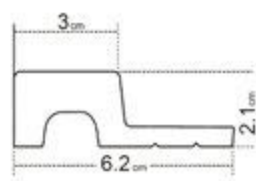

1 ZL2-DC

J O I N I N G P A N E L S
at the corner of the wall