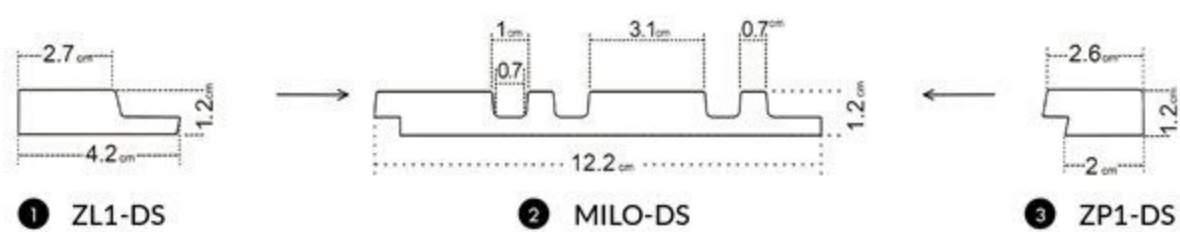

W E T O O K C A R E
O F E V E R Y D E T A I L

Milo Collection has dedicated endings that harmoniously complement the entire wall decoration made of wall panels