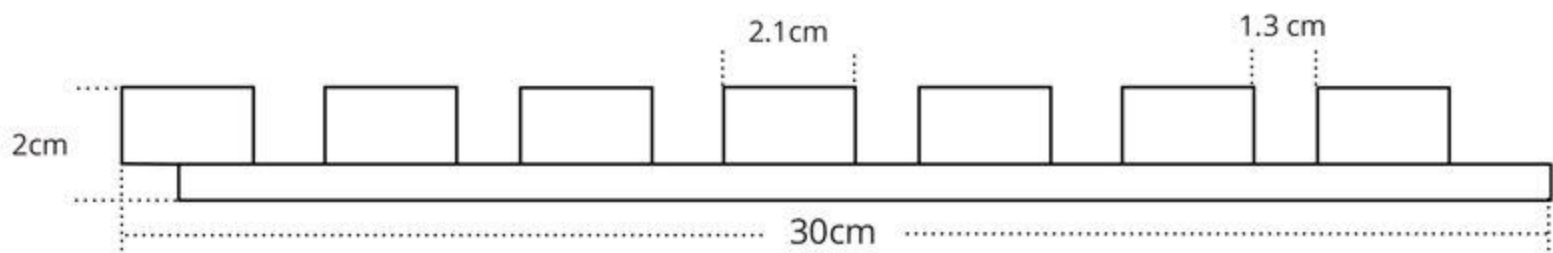

OAK NATURAL - BLACK

soundproofing properties,
structure and
natural oak color