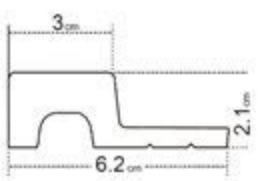

Classic
shape and
natural
shade

1 ZL2-DZ

- 1 left finishing mouldings
  - length approx. 270cm
- 2 panel - length approx. 270cm
- 3 right finishing mouldings
  - length approx. 270cm