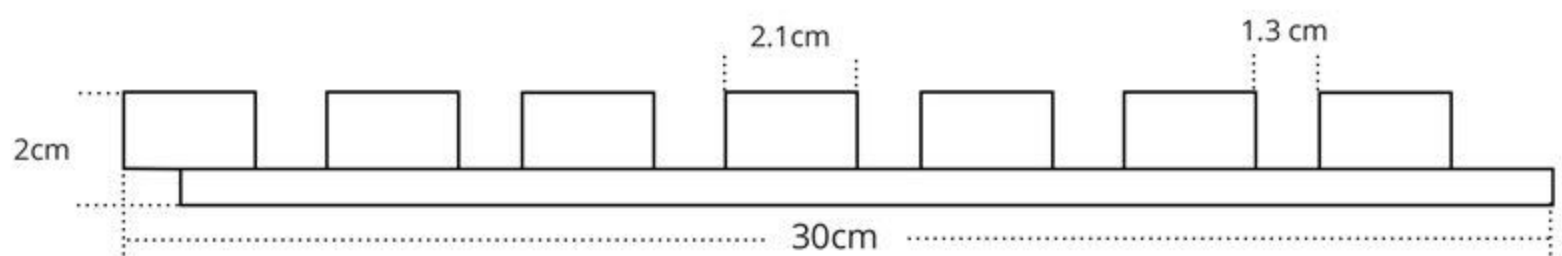

① COLETTE OAK BROWN-BLACK

① panel - length approx. 270 cm