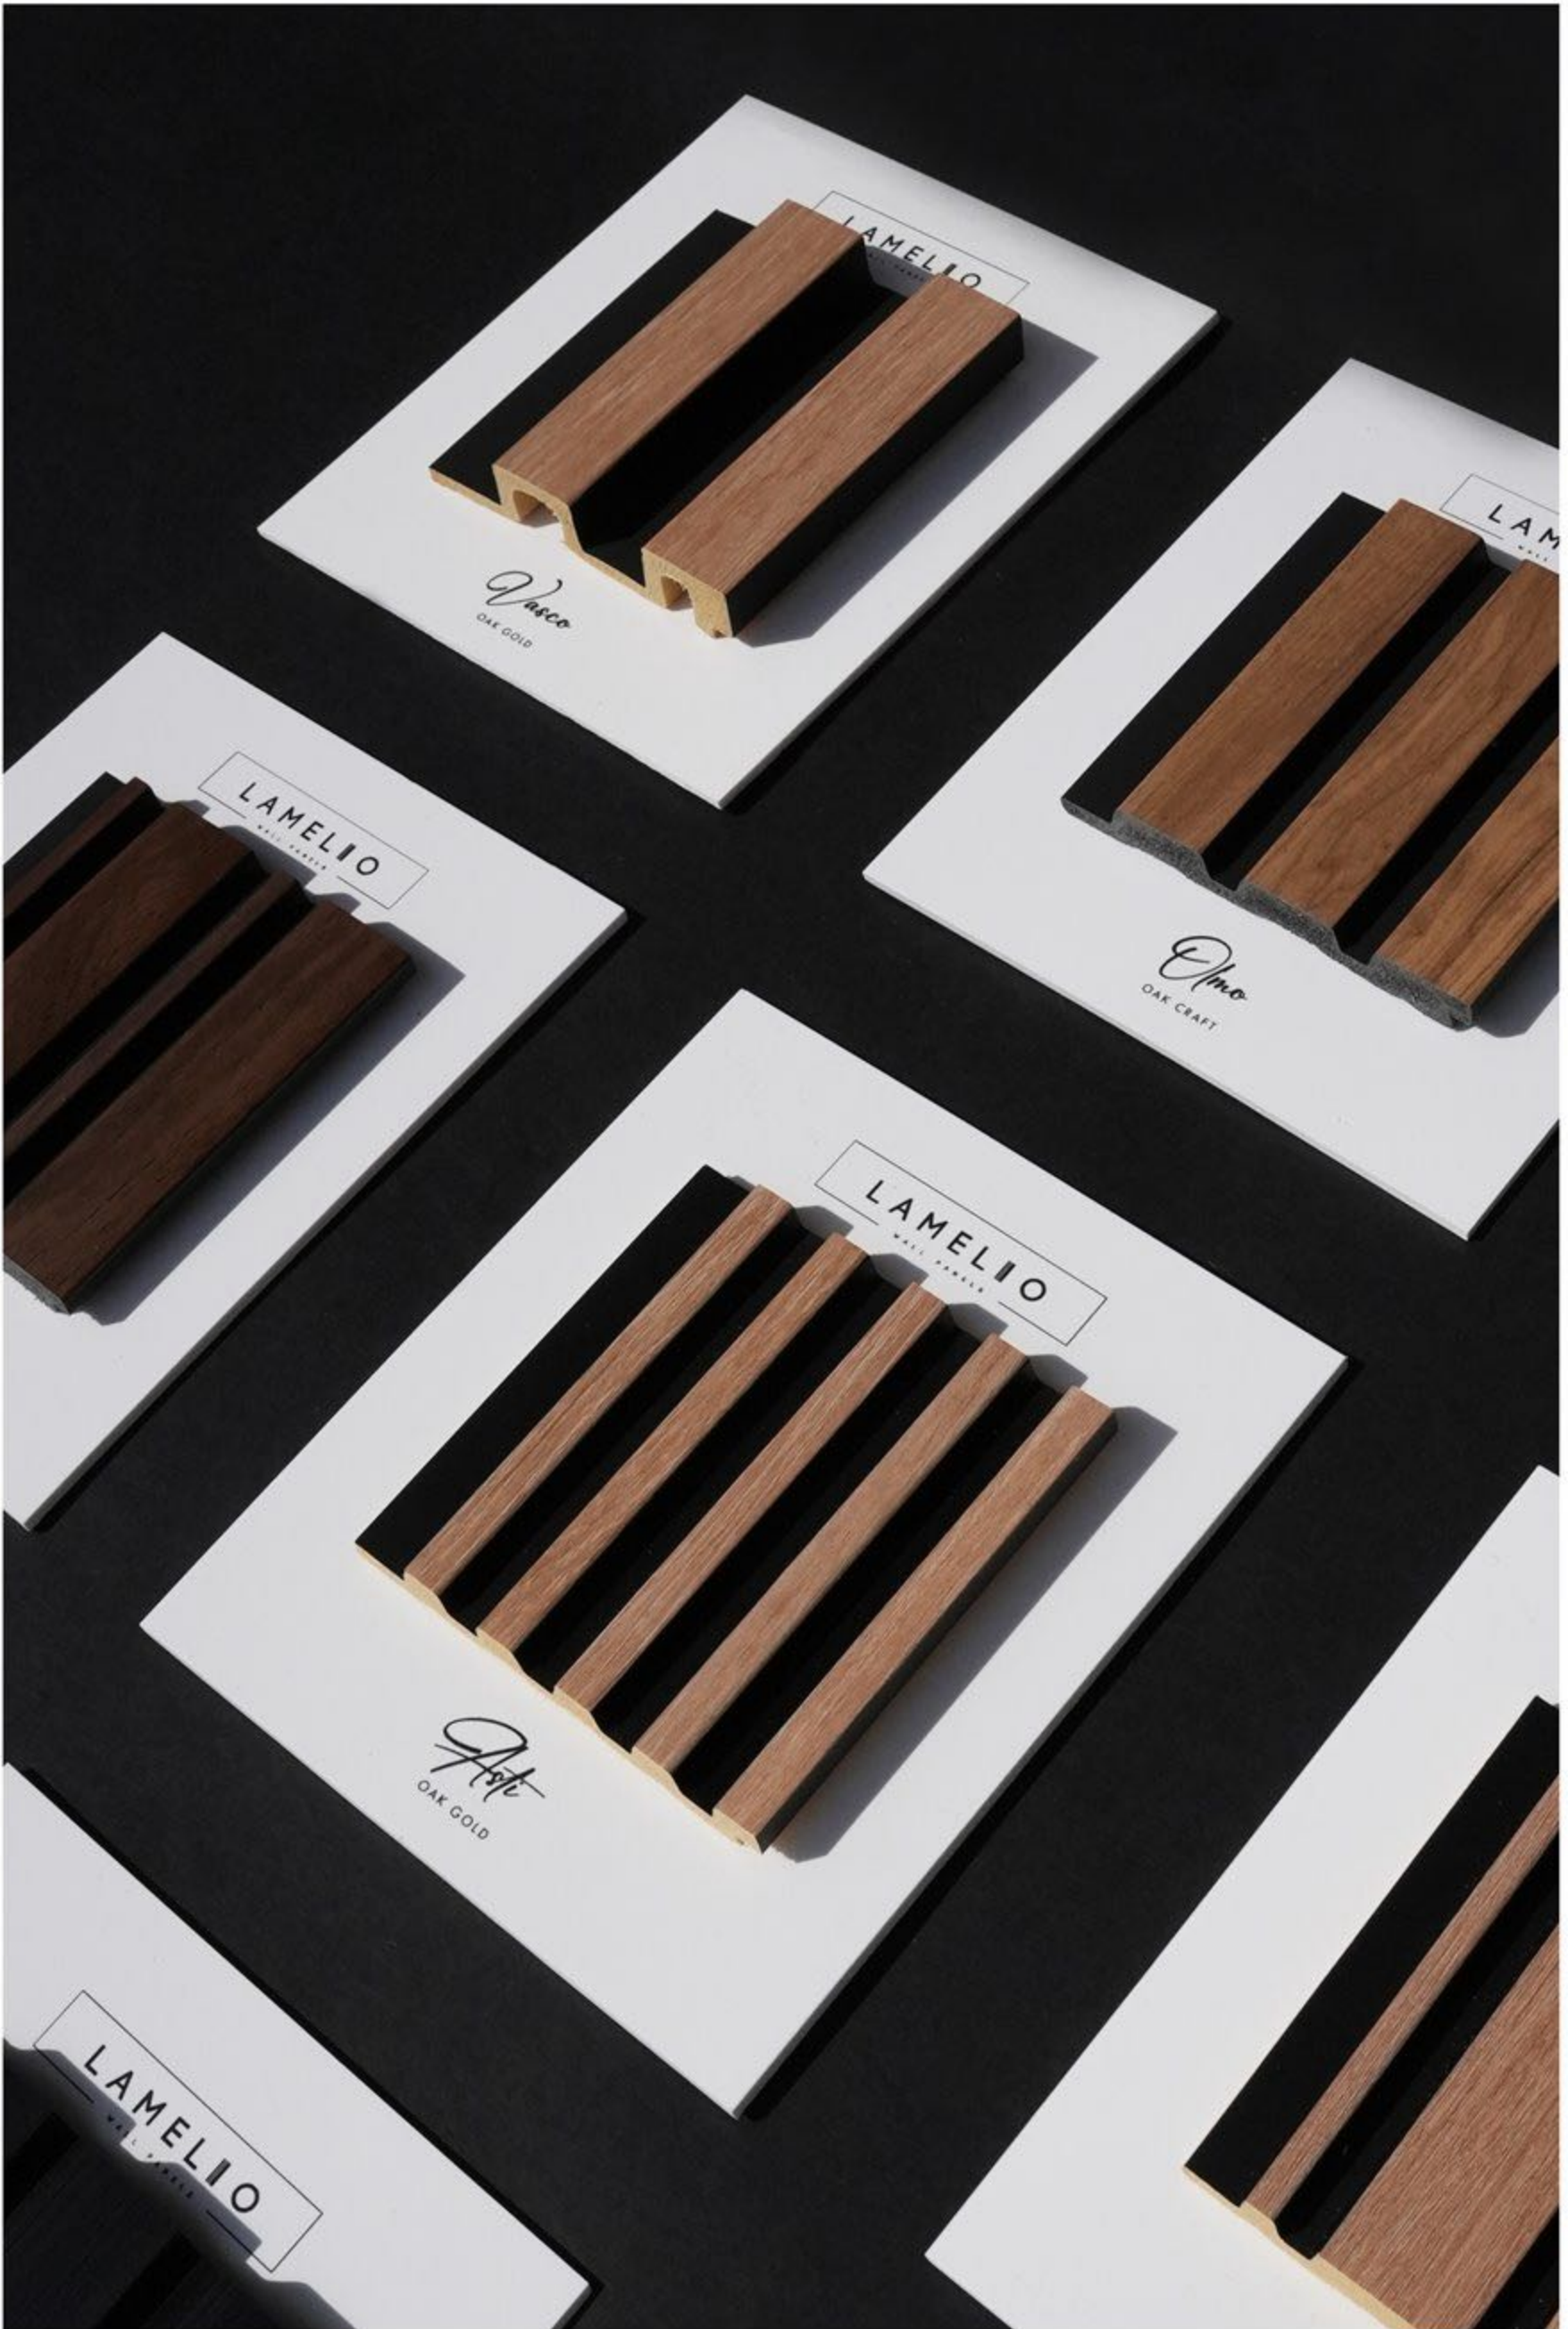

- 5** When joining panels on the corner of the wall, groove the panels together.

- 6** You can use end strips to complete the finish look.

Check out our
MARKETING MATERIALS

SAMPLE BOX BASIC

SAMPLE BOX PREMIUM

SAMPLE DISPLAY

MARKETING
MATERIALS

EXPO BASIC

EXPO TOWER

EXPO
PREMIUM

Finish

S L A T

panels	left finish	right finish
ASTI OAK GOLD	ZL1 - DZ	ZP1 - DZ
ASTI OAK CRAFT	ZL1 - DC	ZP1 - DC
ASTI SILVER	ZL1 - S	ZP1 - S
MILO WALNUT	ZL1-O	ZP1-O
MILO GOLD	ZL1-Z	ZP1-Z
MILO OAK SONOMA	ZL1-DS	ZP1-DS
OLMO OAK GOLD II	ZL1-DZ II	ZP1-DZ II
OLMO OAK CRAFT	ZL1-DC	ZP1-DC
OLMO BLACK	ZL1-C	ZP1-C
VASCO OAK GOLD	ZL2-DZ	ZP2-DZ
VASCO OAK CRAFT	ZL2-DC	ZP2-DC
VASCO WALNUT	ZL2-O	ZP2-O
ONDA OAK WHITE	ONDA-ZL OW	ONDA-ZP OW
ONDA OAK NATURAL	ONDA-ZL ON	ONDA-ZP ON
ONDA GREY	ONDA-ZL G	ONDA-ZP G
ONDA BLACK	ONDA-ZL B	ONDA-ZP B
AMBER WHITE	AMBER-ZL W	AMBER-ZP W
AMBER GREY	AMBER-ZL G	AMBER-ZP G
AMBER BEIGE	AMBER-ZL B	AMBER-ZP B
AMBER ANTHRACITE	AMBER-ZL A	AMBER-ZP A
INFINITY OLMO	ZL1-W	ZP1-W
INFINITY ONDA	ONDA-ZL W	ONDA-ZP W
INFINITY VERSAL	VERSAL-ZL W	VERSAL-ZP W
INFINITY LUNA	LUNA-ZL W	LUNA-ZP W

See our ADVANTAGES

EASY TO
INSTAL

EASY TO
CLEAN

WATERPROOF

ECO
FRIENDLY

LIGHTNESS
OF THE MATERIAL

SOUND PROOFING
PROPERTIES