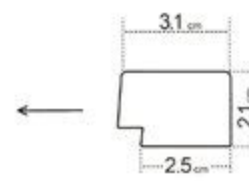

3 ZP2-DC

J O I N I N G P A N E L S
at the corner of the wall