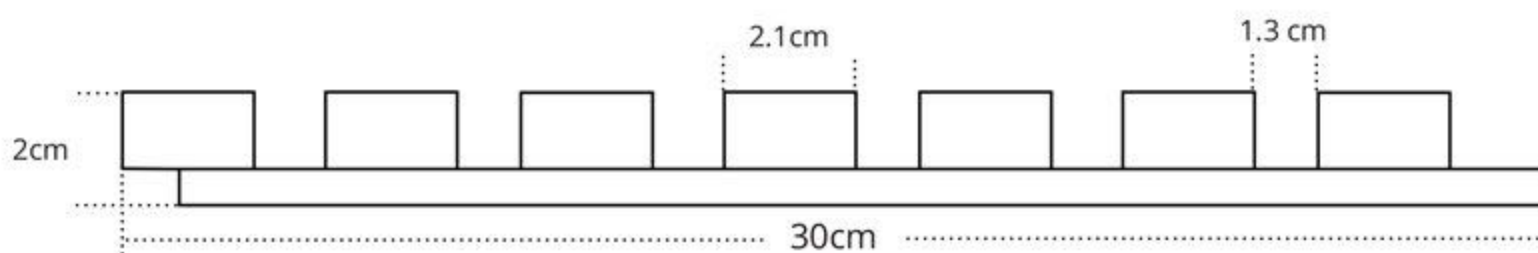

OAK BROWN-BLACK

soundproofing
properties, structure
and color natural wood

① COLETTE OAK BROWN-BLACK

① panel - length approx. 270 cm

BLACK WOOD-BLACK

soundproofing
properties, structure
and color black wood