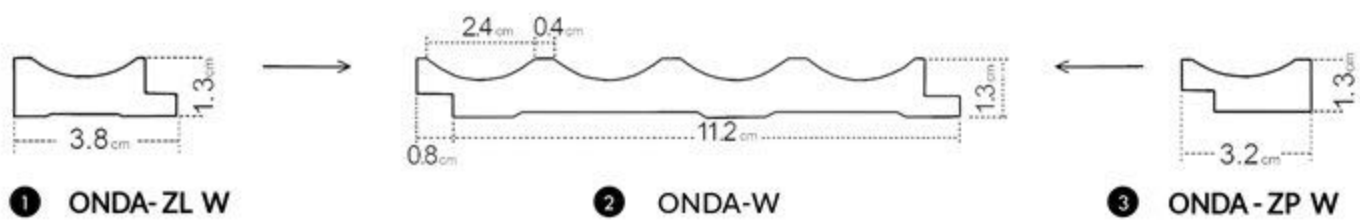

YOU CAN PAINT
WHITE WALL PANELS
in the color
of your walls,
accessories or
in a completely
contrasting color