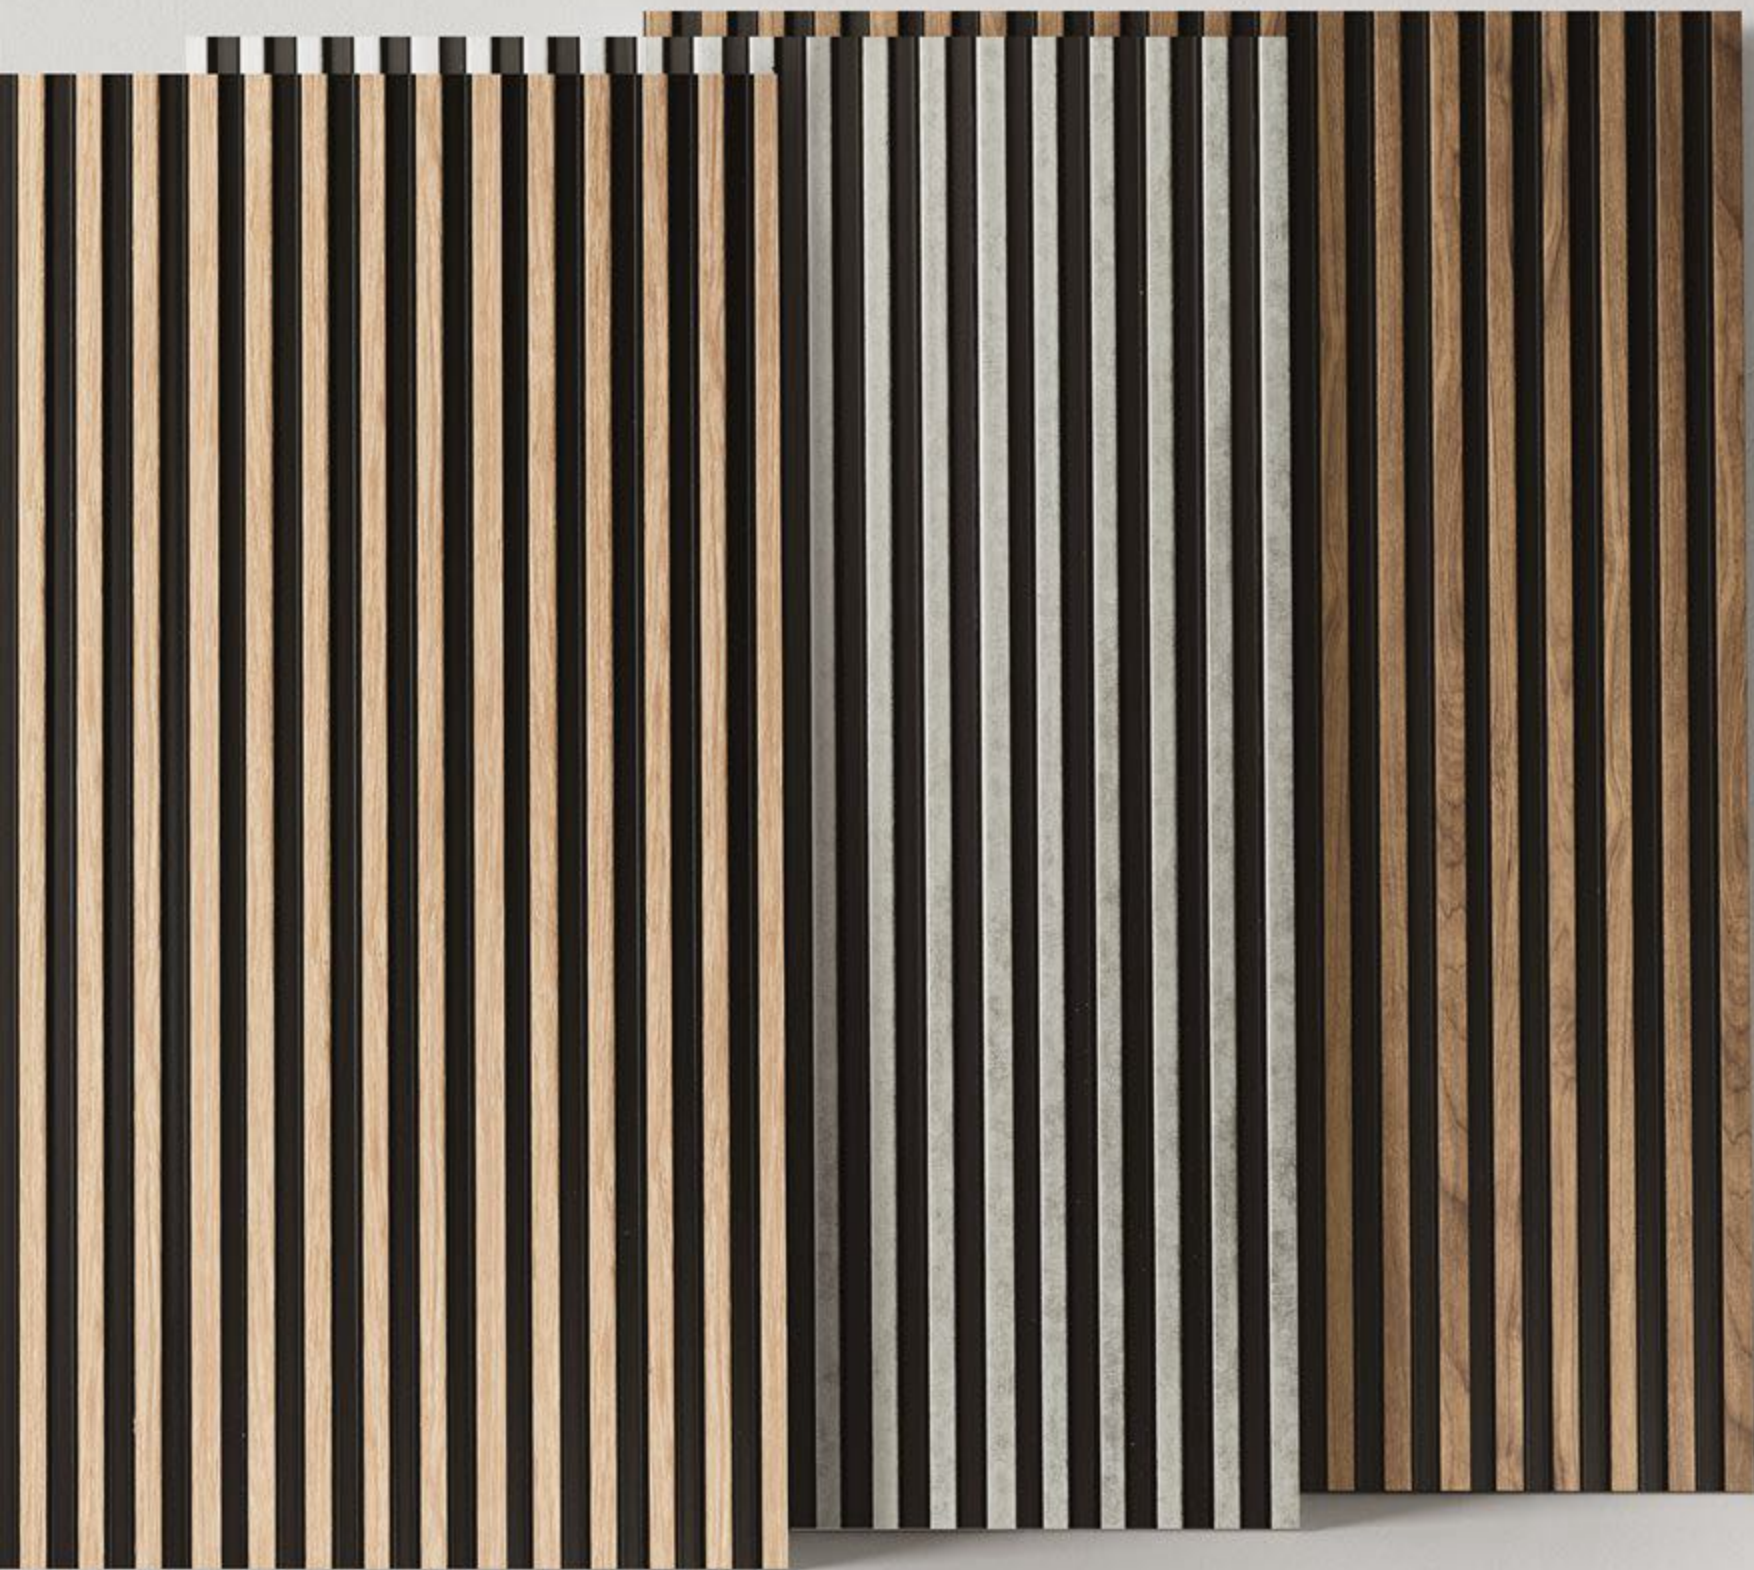

CLASSIC | EDITION

ASTI COLLECTION	3
oak gold	5
oak craft	7
silver	9
MILO COLLECTION	13
walnut	15
gold	17
oak sonoma	19
OLMO COLLECTION	23
oak gold II	25
oak craft	27
black	29
VASCO COLLECTION	33
oak gold	35
oak craft	37
walnut	39

ALLURE | EDITION

ONDA COLLECTION	43
oak white	45
oak natural	47
grey	49
black	51
AMBER COLLECTION	55
white	57
grey	59
beige	61
anthracite	63
INFINITY COLLECTION	67
olmo	69
onda	71
versal	73
luna	75

ACOUSTIC | EDITION

COLETTE COLLECTION	79
oak natural	81
oak honey	83
oak brown	85
black wood	87

Asti
COLLECTION