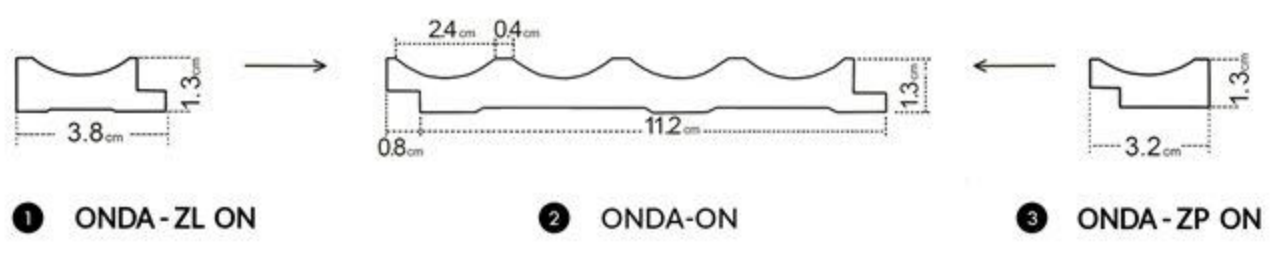

B E S T S E L L E R
t h i s c o l l e c t i o n