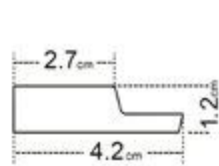

❸ ZP1-DZII

- ❶ left finishing mouldings - length approx. 270cm
- ❷ panel - length approx. 270cm
- ❸ right finishing mouldings - length approx. 270cm

A unique wood pattern
that has become
BESTSELLER

1 ZL1-DC