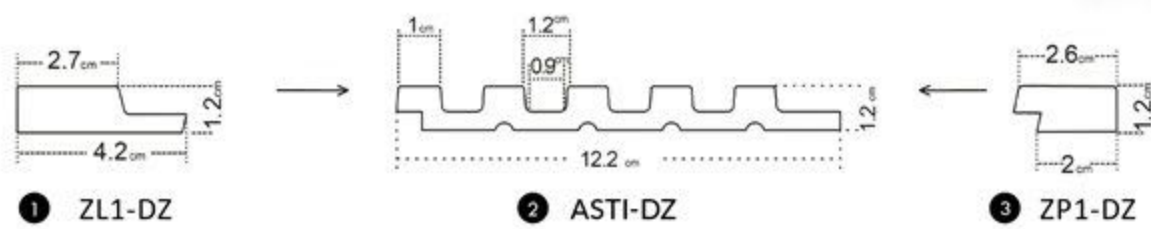

Subtle panels from THE ASTI COLLECTION have been released with dedicated finishing mouldings that will aesthetically finish an open wall with visible sides