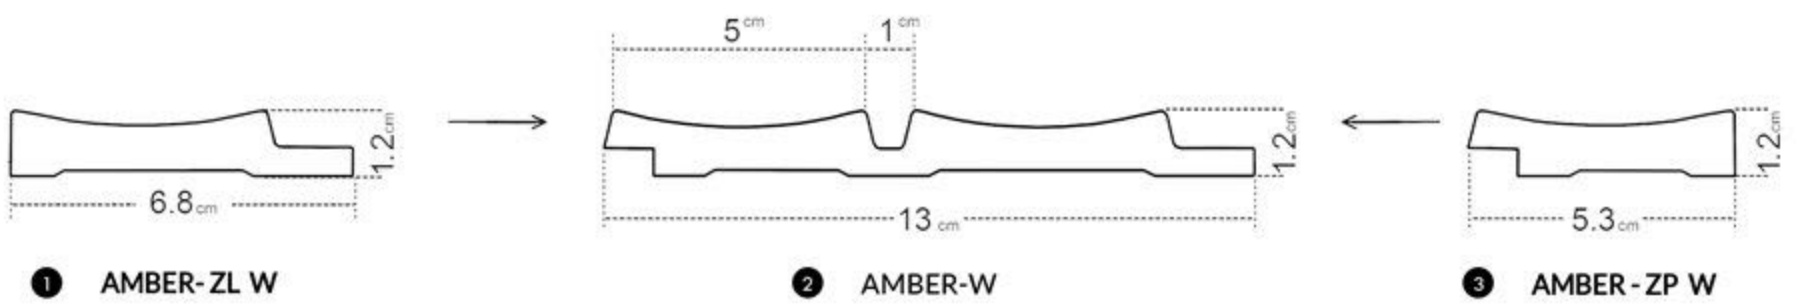

ALLURE | EDITION

Amber

WHITE

AMBER WHITE
white in the most
elegant form

- ① left finishing mouldings - length approx. 270cm
- ② panel - length approx. 270cm
- ③ right finishing mouldings - length approx. 270cm