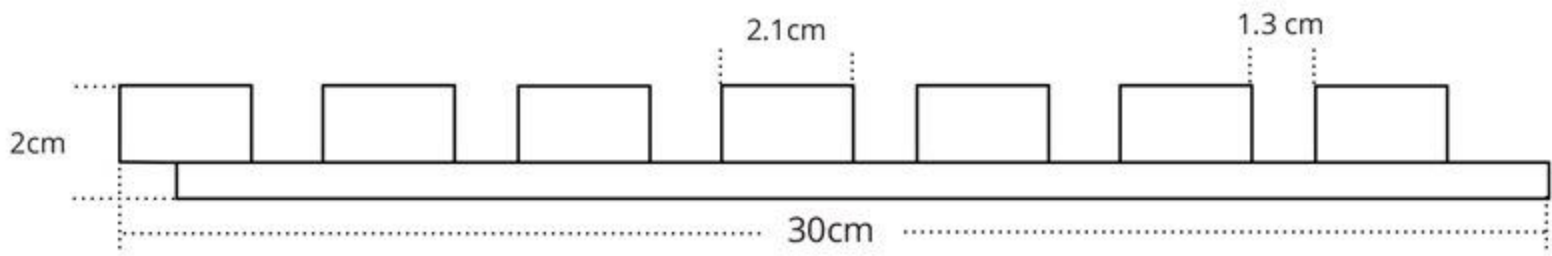

❶ COLETTE OAK HONEY- BLACK

❶ panel - length approx. 270 cm