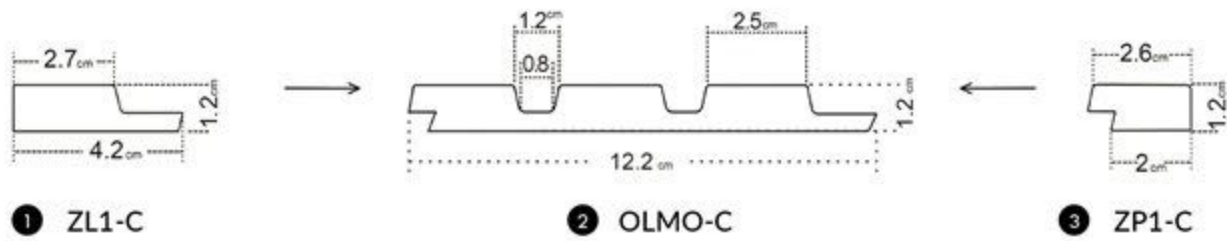

Will you be tempted
by a dark accent in
the form of a wall
lined with BLACK
WALL PANELS