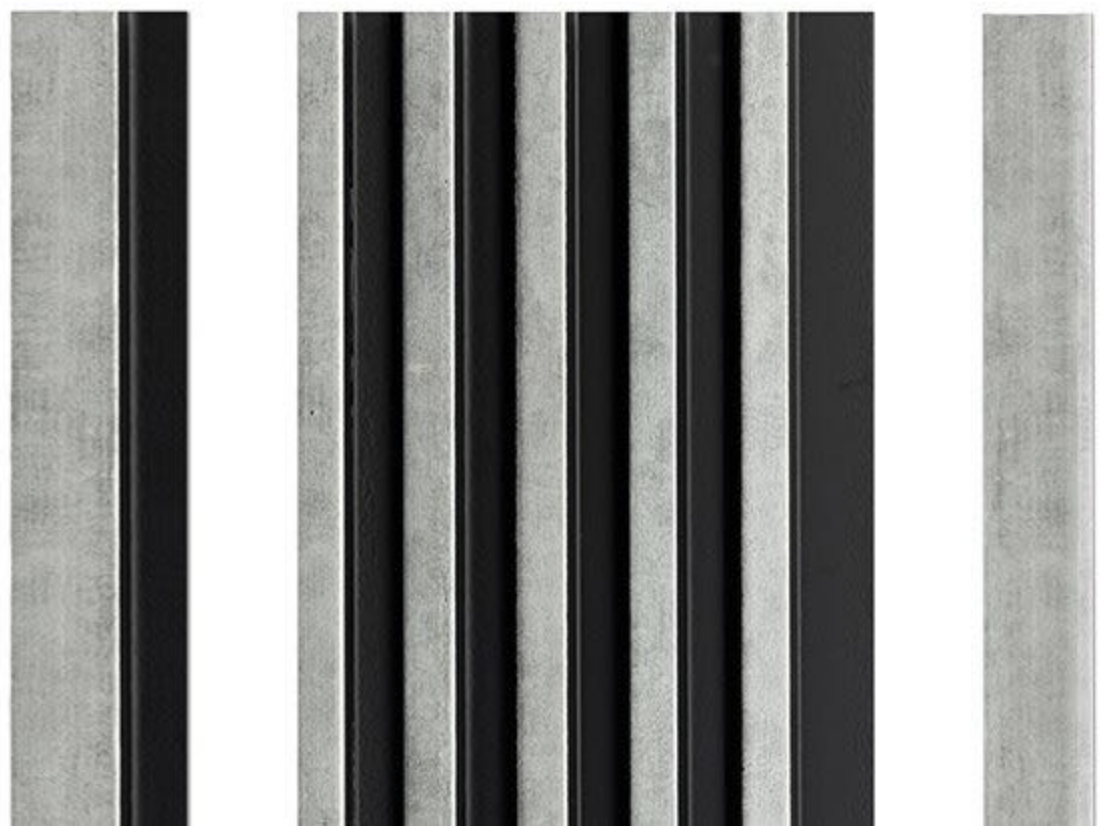

SILVER COLOR
OF ASTI COLLECTION

looks very light
and does not overwhelm
the interior