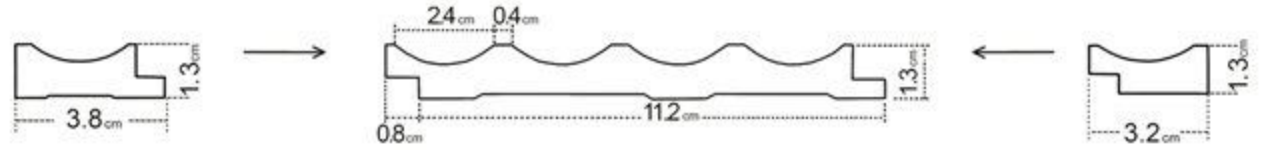

❶ ONDA-ZL B

❷ ONDA-B

❸ ONDA-ZP B