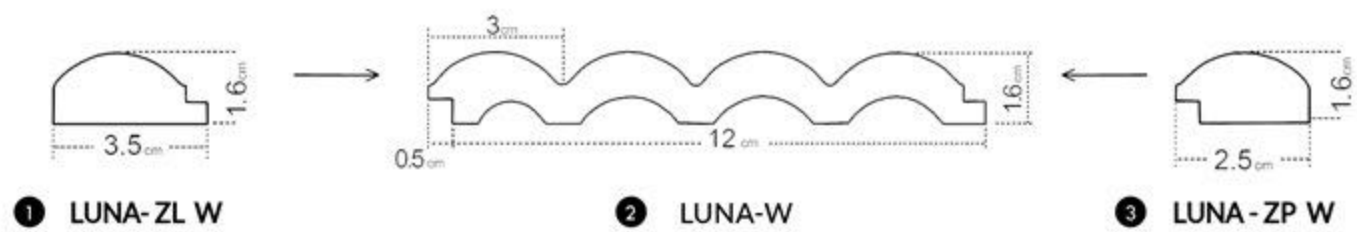

Give a unique character
to the wall panels from the
INFINITY COLLECTION