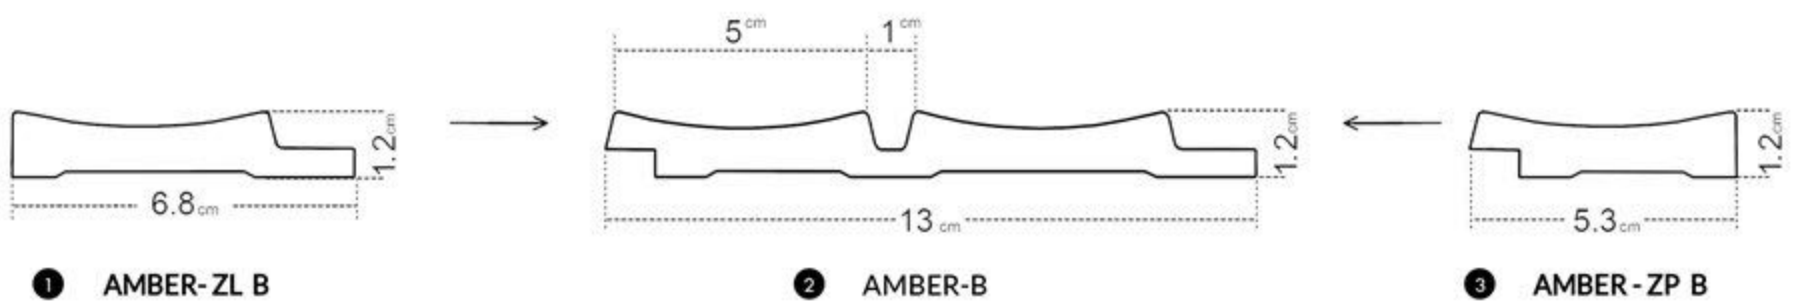

THE BEIGE COLOR
brings peace and harmony to the interior