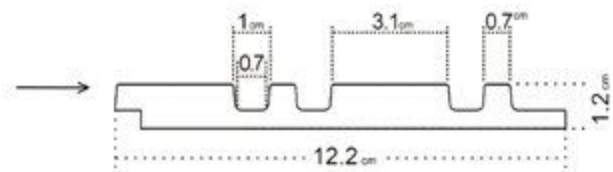

GOLDEN
COLORS

in a more
beautiful
edition

2 MILO-Z