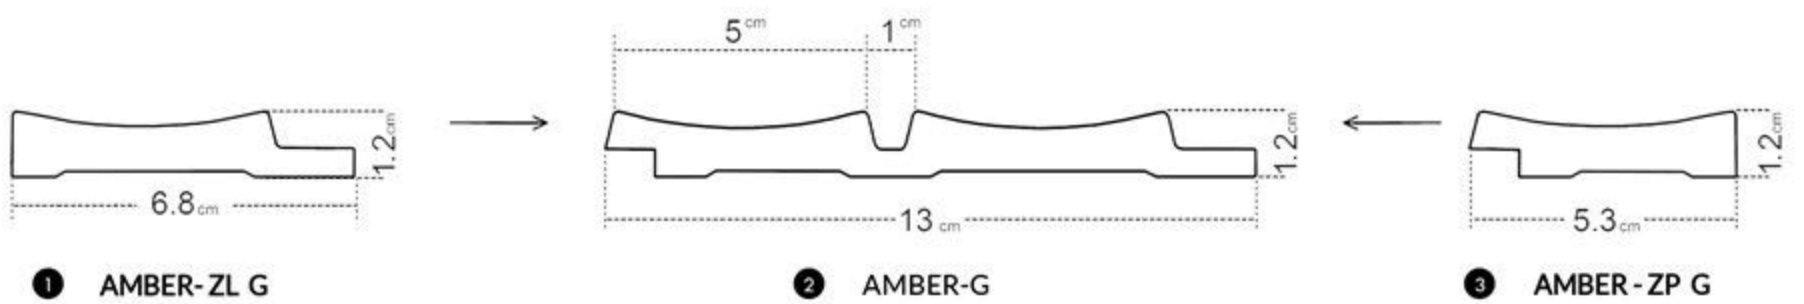

GREY
WALL PANELS
are the perfect
background to
create unique
arrangements