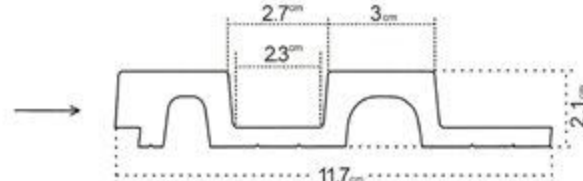

2 VASCO-DC

J O I N I N G P A N E L S
at the corner of the wall