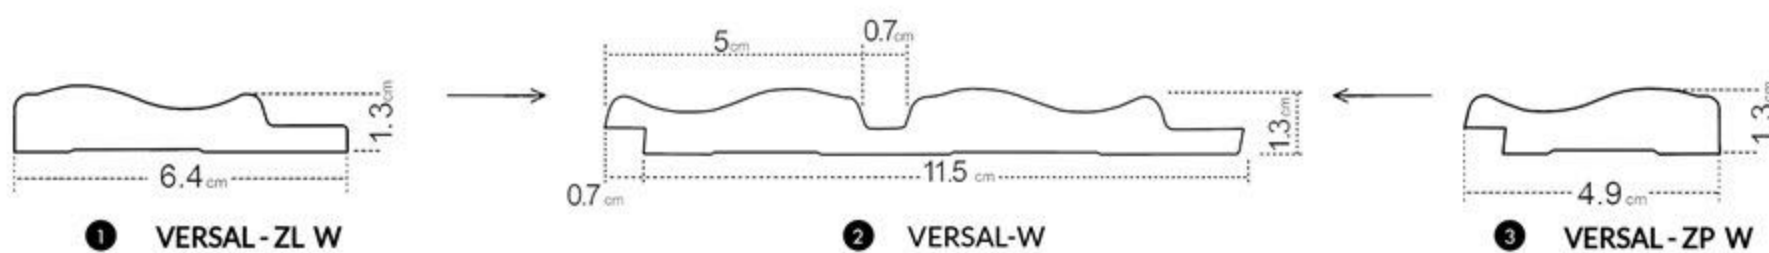

INFINITY VERSAL
WALL PANEL
is a perfect
complement
to the interior
finished with stucco