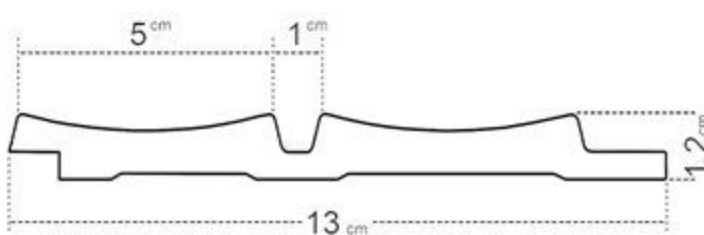

IMITATION
of a material
STRUCTURE