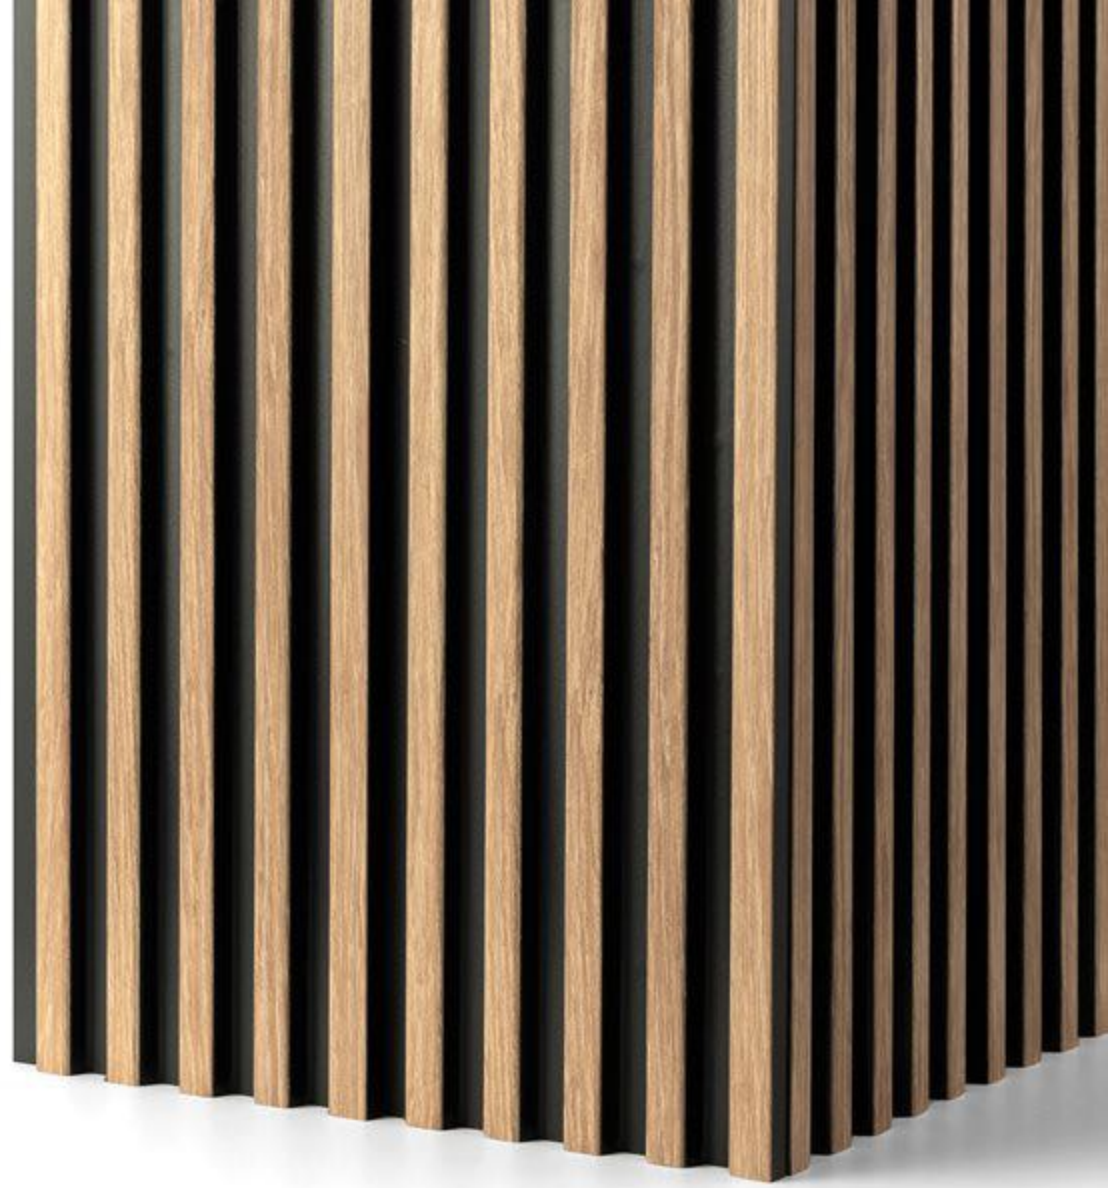

Subtle panels from THE ASTI COLLECTION have been released with dedicated finishing mouldings that will aesthetically finish an open wall with visible sides