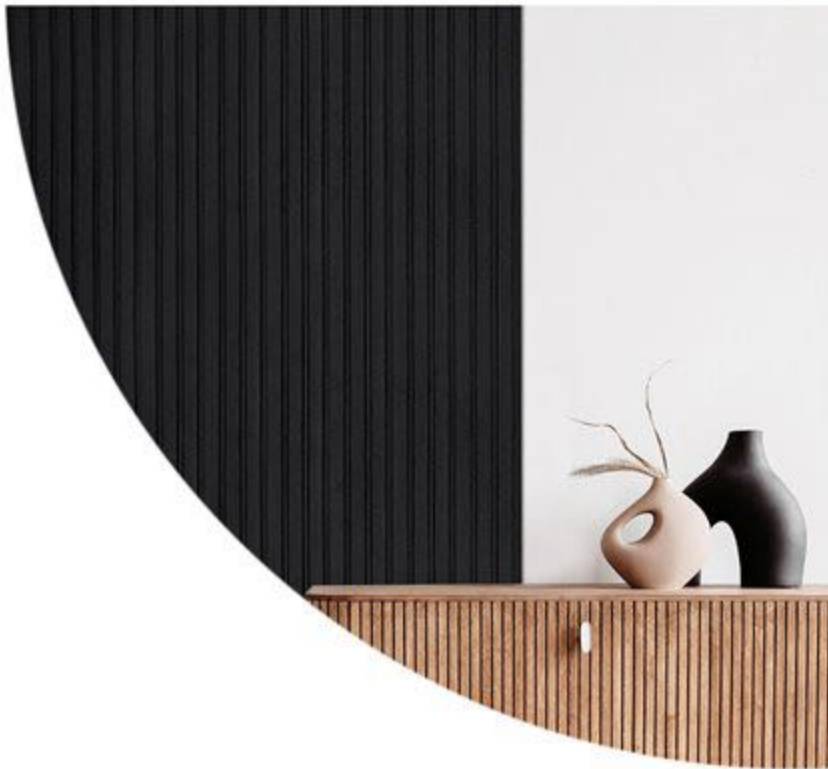

Will you be tempted
by a dark accent in
the form of a wall
lined with BLACK
WALL PANELS