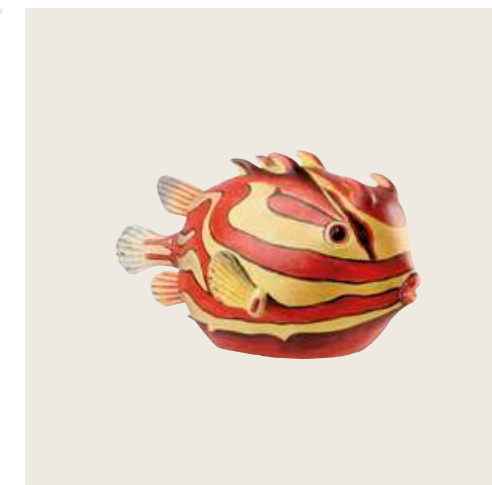

1B122
Pesce palla lactoria
PESCE DECORATIVO
DECORATIVE COWFISH PUFFER FISH
25x12x13,5h