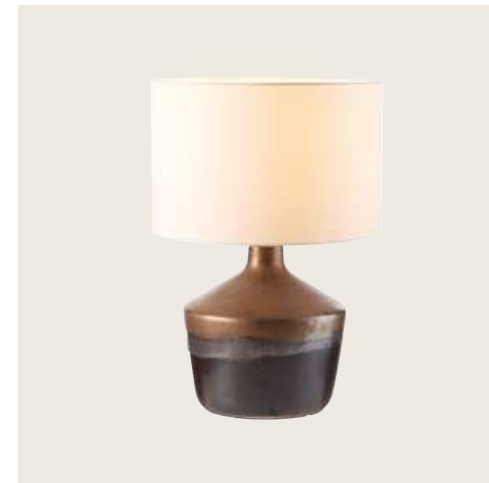

1B153
TORO
DECORATIVO
DECORATIVE
BULL
36x10x21h

1P263 NANDINA DOMESTICA > pag 443

1Q284
QUADRO
PAINTING
120x120

1G165
LAMPADA
LAMP
Ø 35x50h

1J204
MOBILE BASSO DUE ANTE
SHORT TWO-DOOR CABINET
120x30x45h

1J203
MOBILE DUE ANTE
TWO-DOOR CABINET
120x35x75h