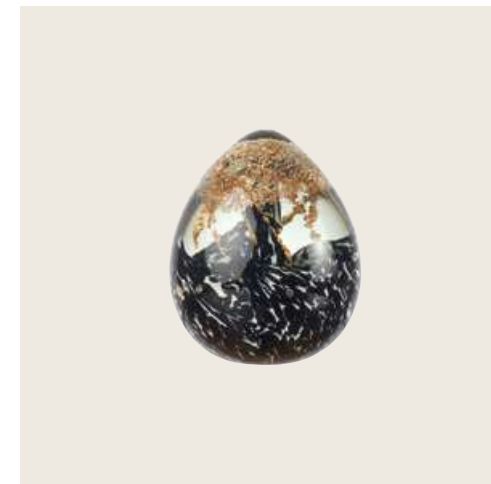

1C159
CUSCINO
CUSHION
45x45

1C165
CUSCINO
CUSHION
45x45

1B107
PRESS-PAPIER
PAPER WEIGHT
Ø 9,5x11,5h

1B103
PRESS-PAPIER
PAPER WEIGHT
Ø 9,5x11,5h

1B106
PRESS-PAPIER
PAPER WEIGHT
Ø 9,5x11,5h

1B104
PRESS-PAPIER
PAPER WEIGHT
Ø 9,5x11,5h