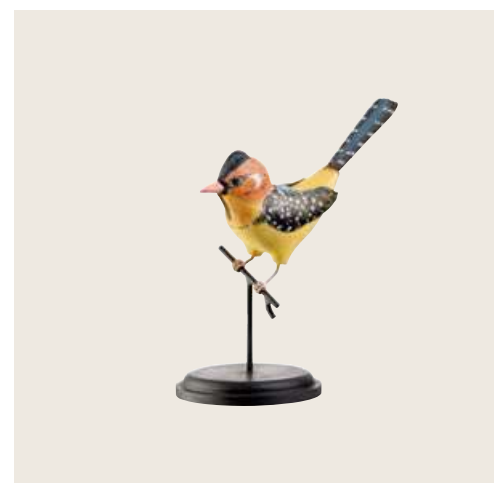

1B129
Barbuto
Testarossa
UCCELLO
DECORATIVO
DECORATIVE RED
AND YELLOW
BARBET
20x11,5x24h