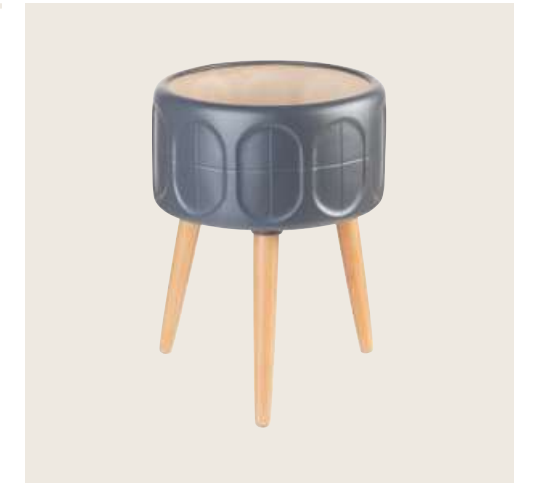

1N104
CACTUS
CACTUS
43x40x140h
vaso · vase Ø 26

1N105
CACTUS
CACTUS
18x15x98h
vaso · vase Ø 20

1F192
 OROLOGIO DA PARETE
 WALL CLOCK
 Ø 80x3,5

1S149
 CACHE-POT
 BASSO
 SHORT POT COVER
 Ø 27x37h

1S150
 CACHE-POT ALTO
 HIGH POT COVER
 Ø 33x43h