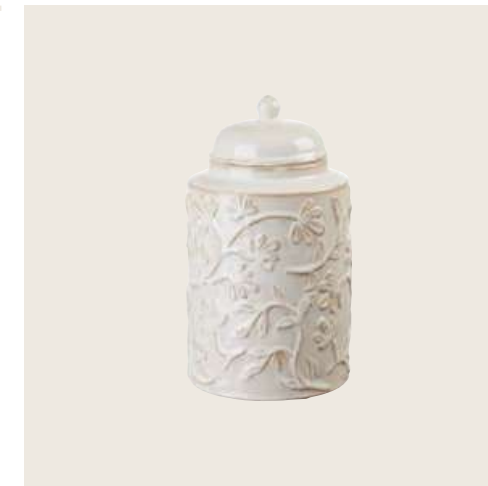

1M336
GIARA GRANDE
LARGE JAR
Ø 15x26h