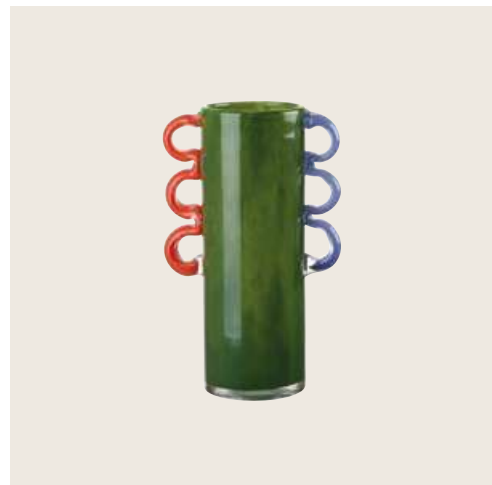

1M318
VASO BASSO
SHORT VASE
21,5x15x15h

1Q278
QUADRO
PAINTING
150x90

1G172
LAMPADA SFERA
SPHERE LAMP
Ø 29x28h

1S142
CACHE-POT
POT COVER
set 2 pz - pcs
Ø 25x66h
Ø 30x80h

1M307
VASO
VASE
26,5x25,5x26,5h

1M308
CENTROTAVOLA
CENTERPIECE
Ø 42x7h